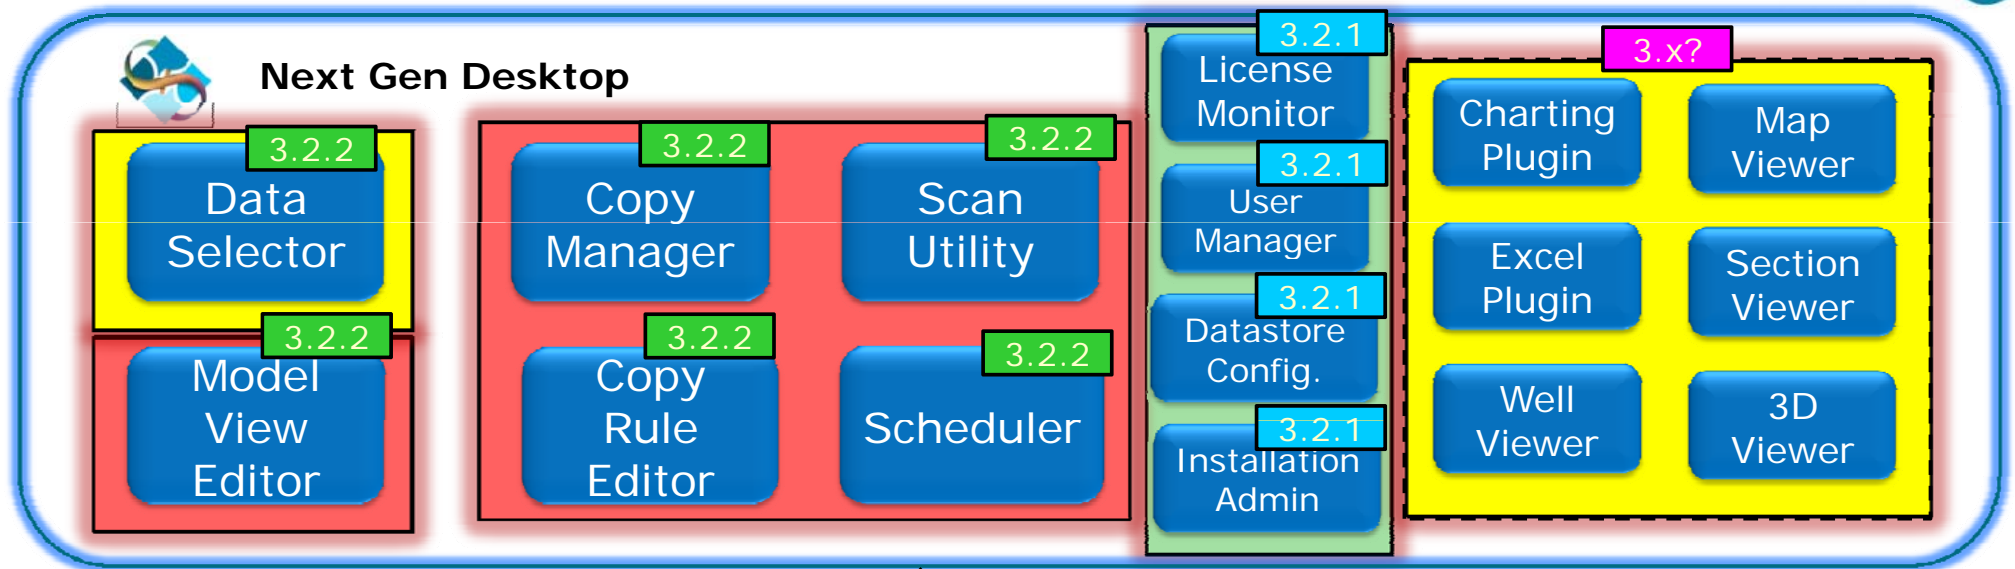

Next Gen Desktop

- Administrator Tools
- Data Browser Tools
- Data Manager Tools