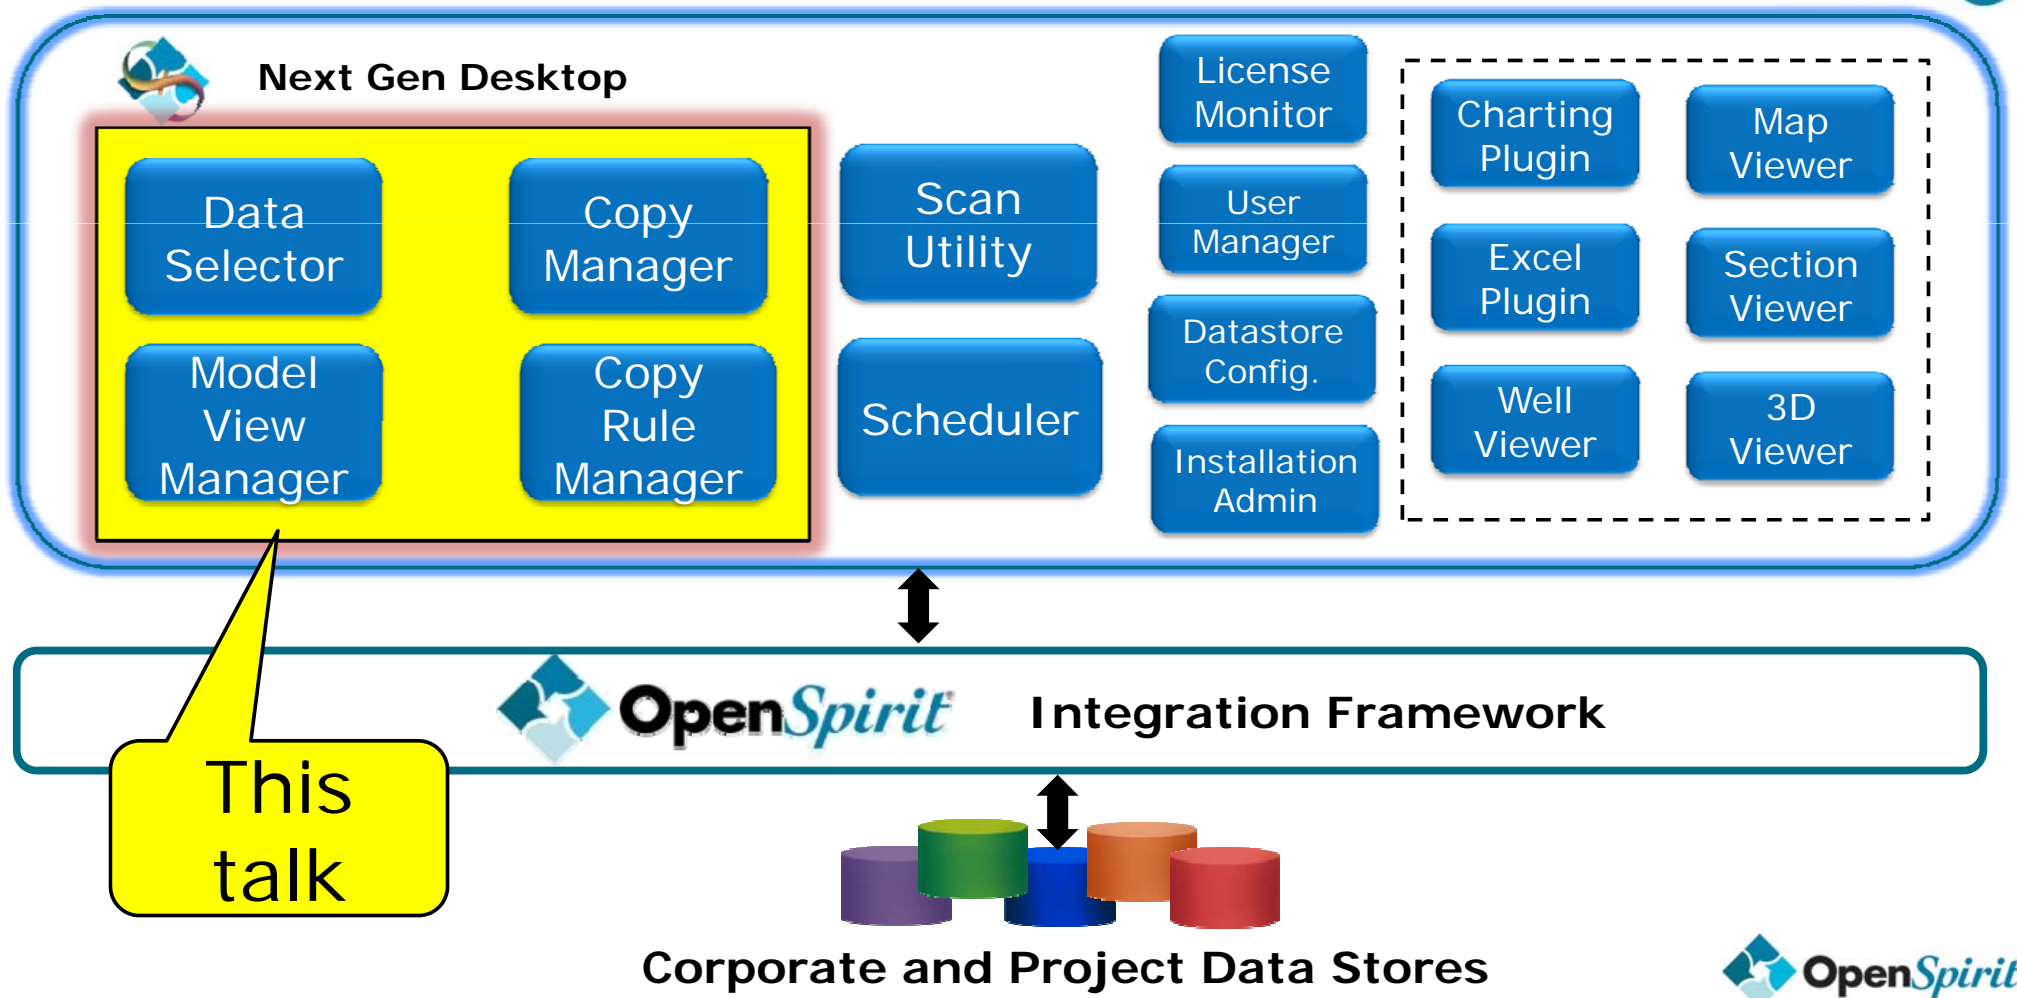

Data Selector
Web Viewers
ArcGIS Server Integration

**This
talk**

Data
Management

GIS
Integration

Application
Integration

Web
Integration

OpenSpirit

Integration Framework

Corporate and Project
Data Stores

Next Gen Desktop

-  Administrator Tools
-  Data Browser Tools
-  Data Manager Tools

Corporate and Project Data Stores

Next Gen Desktop

Live Demo

right
from the **start**

 **OpenSpirit**

Classic Copy

- Supports all OpenSpirit data connectors.
- Support for Wells/ Seismic / Interpretation Data Types.
- Installation files bundled with OpenSpirit runtime.
- No customization of rules possible. No interaction with Copy Rules Manager.
- No integration with Job Scheduler.

Summary

- **Data Selector**
 - Universal table view of data – simple and complex
 - OpenSpirit Common Model or Native Model
 - Comprehensive filtering options
 - Customizable via **Model View Manager**
- **Copy Manager**
 - Universal data transfer tool
 - Uses embedded data selector for selection of data
 - Customizable via **Copy Rule Manager**
 - Integrated scheduler
 - Access to Copy Manager controlled by User rights manager